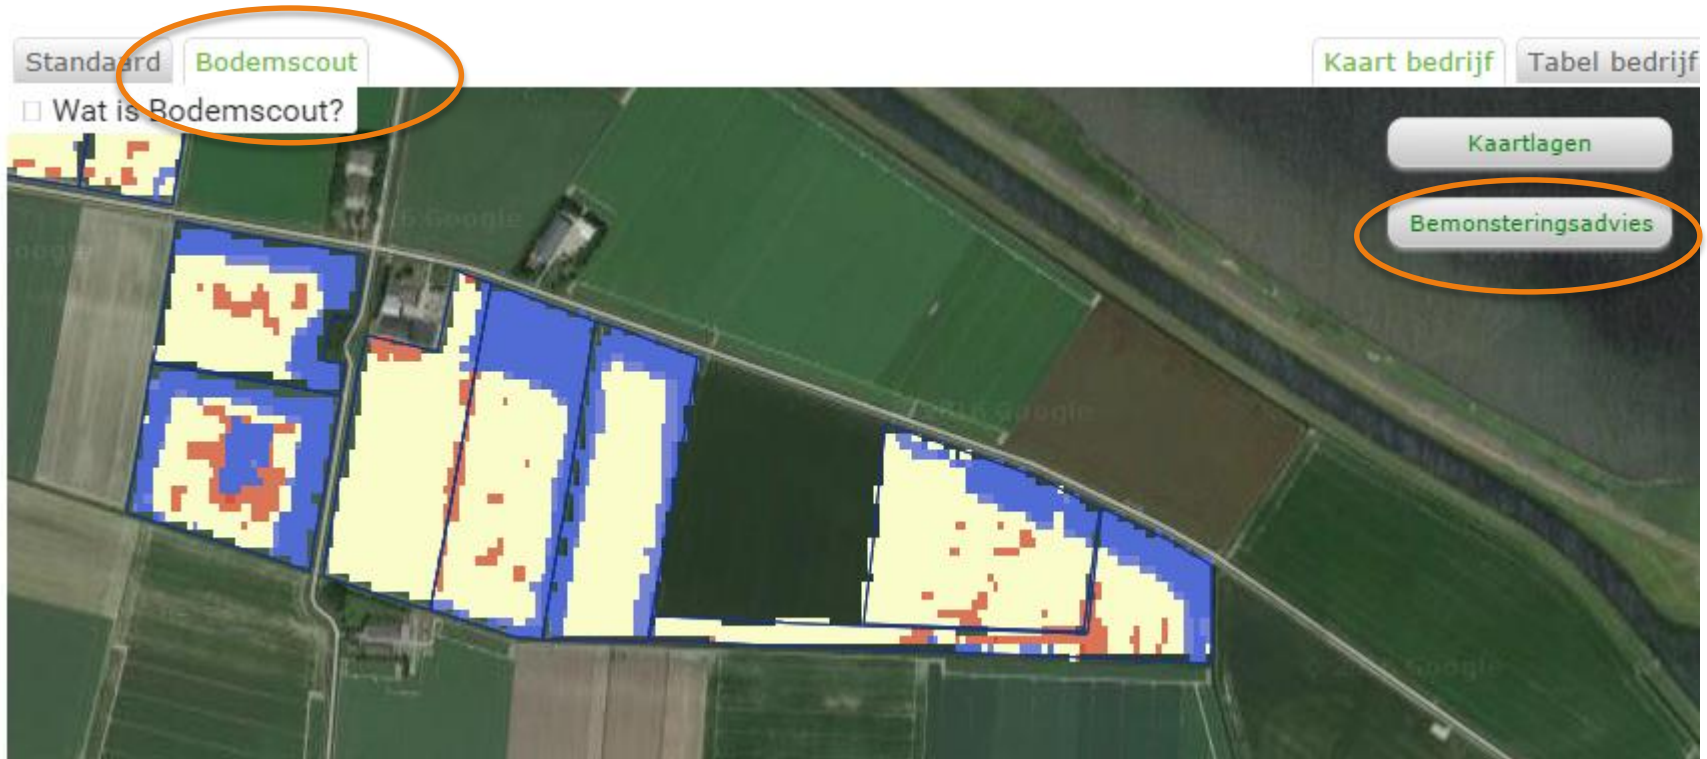

BodemScout bekijken

- Tab BodemScout aanvinken
- U kunt kaartlagen aan en uitzetten
- Bemonsteringsadvies aanvragen